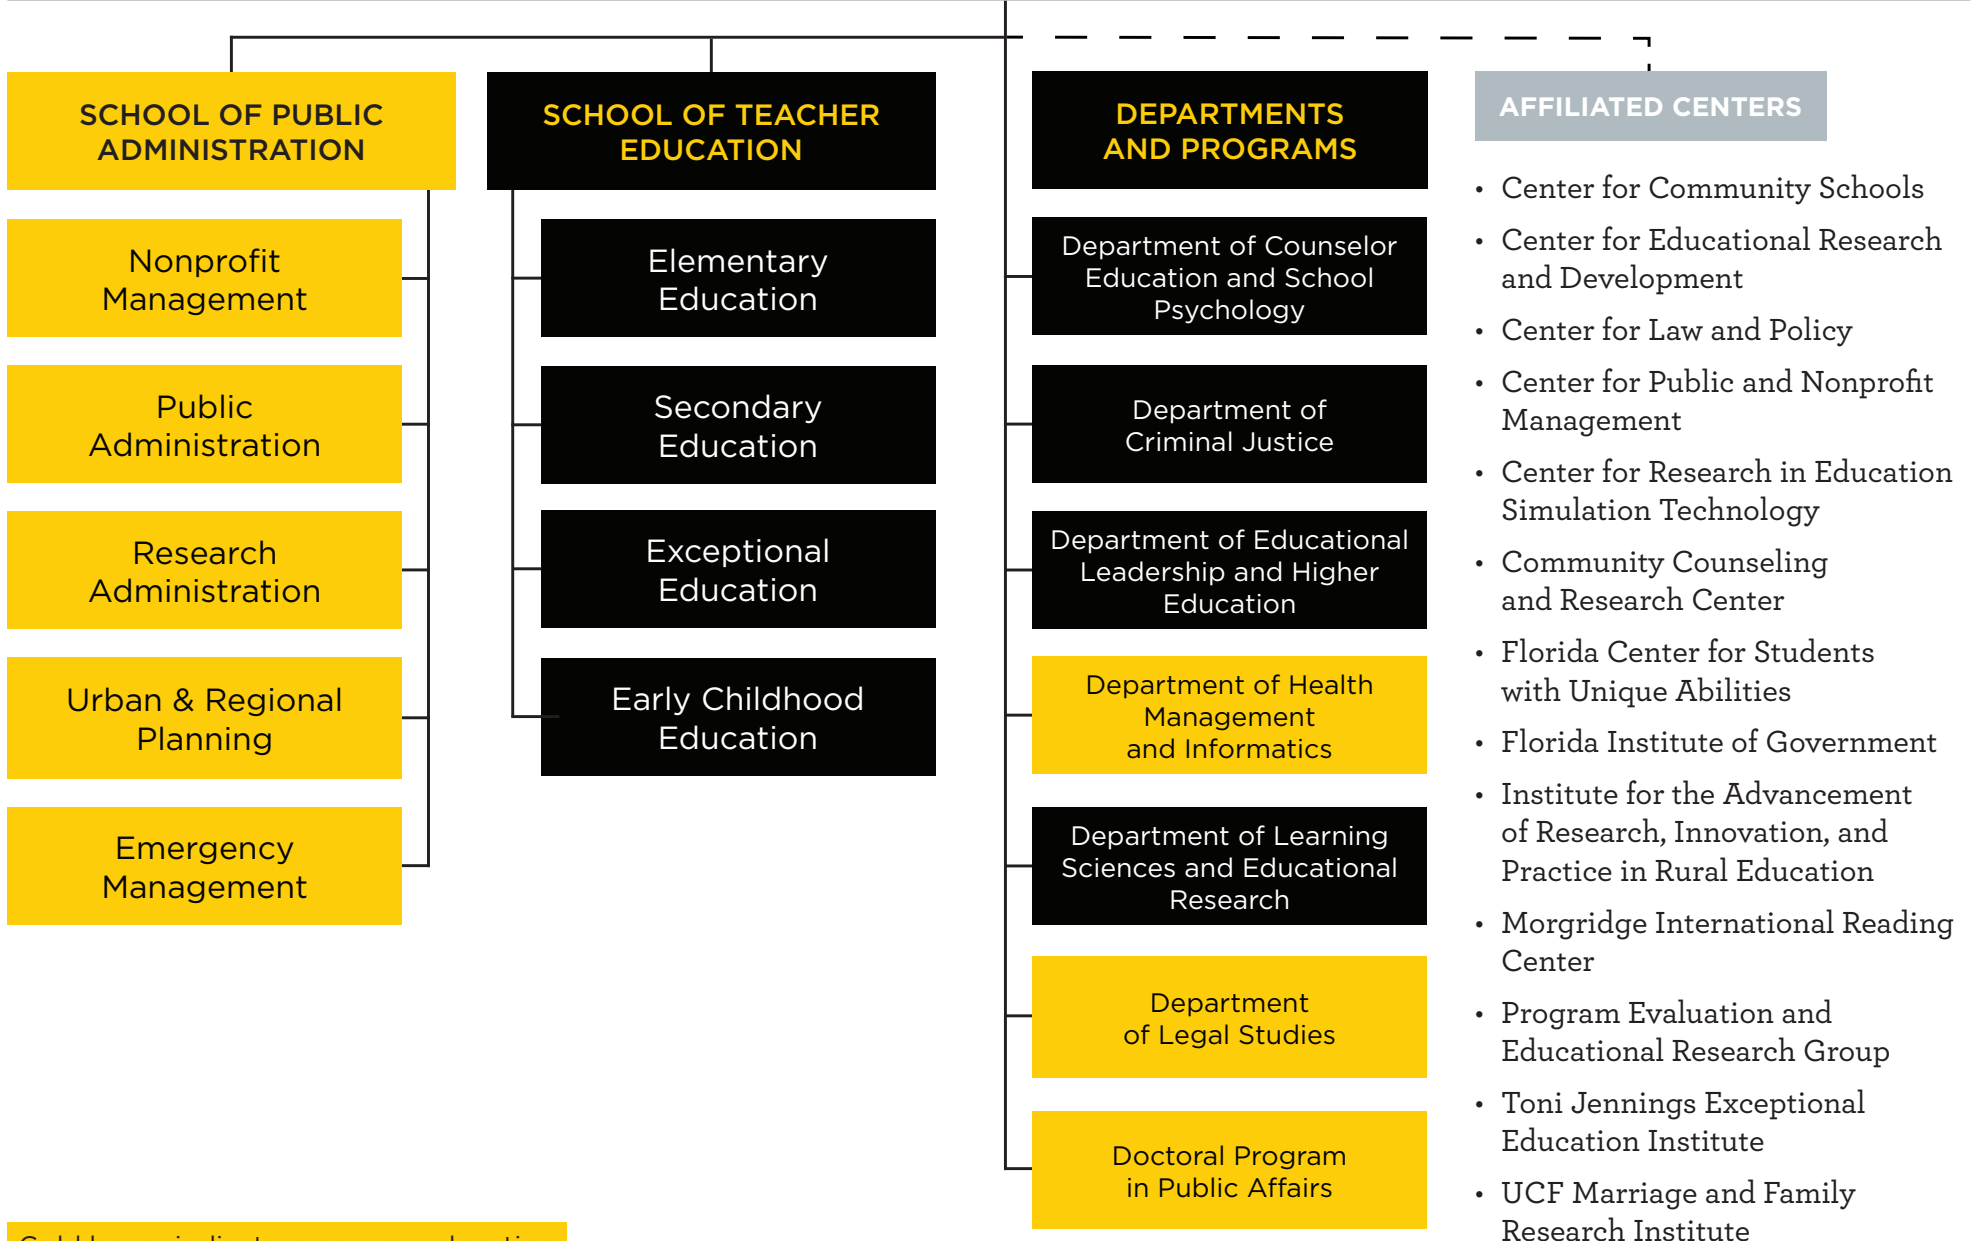

COLLEGE OF COMMUNITY INNOVATION AND EDUCATION

ORGANIZATIONAL CHART

Gold boxes indicate programs relocating to UCF Downtown in Fall 2019