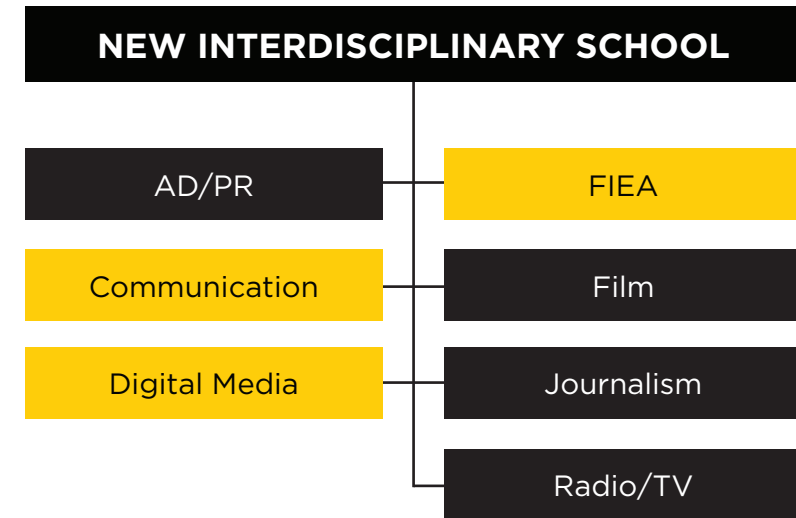

URBAN INNOVATION AND NEW MEDIA

ORGANIZATIONAL CHART

Urban Innovation and Education

Communication and New Media

AFFILIATED CENTERS

- Center for Community Partnerships
- Center for Community Schools
- Center for Educational Research and Development
- Center for Law and Policy
- Center for Public and Nonprofit Management
- Center for Research in Education Simulation Technology
- Community Counseling and Research Center
- Florida Center for Students with Unique Abilities
- Florida Institute of Government
- Institute for the Advancement of Research, Innovation, and Practice in Rural Education
- Toni Jennings Exceptional Education Institute
- UCF Marriage and Family Research Institute

Gold boxes indicate programs relocating to UCF Downtown in Fall 2019