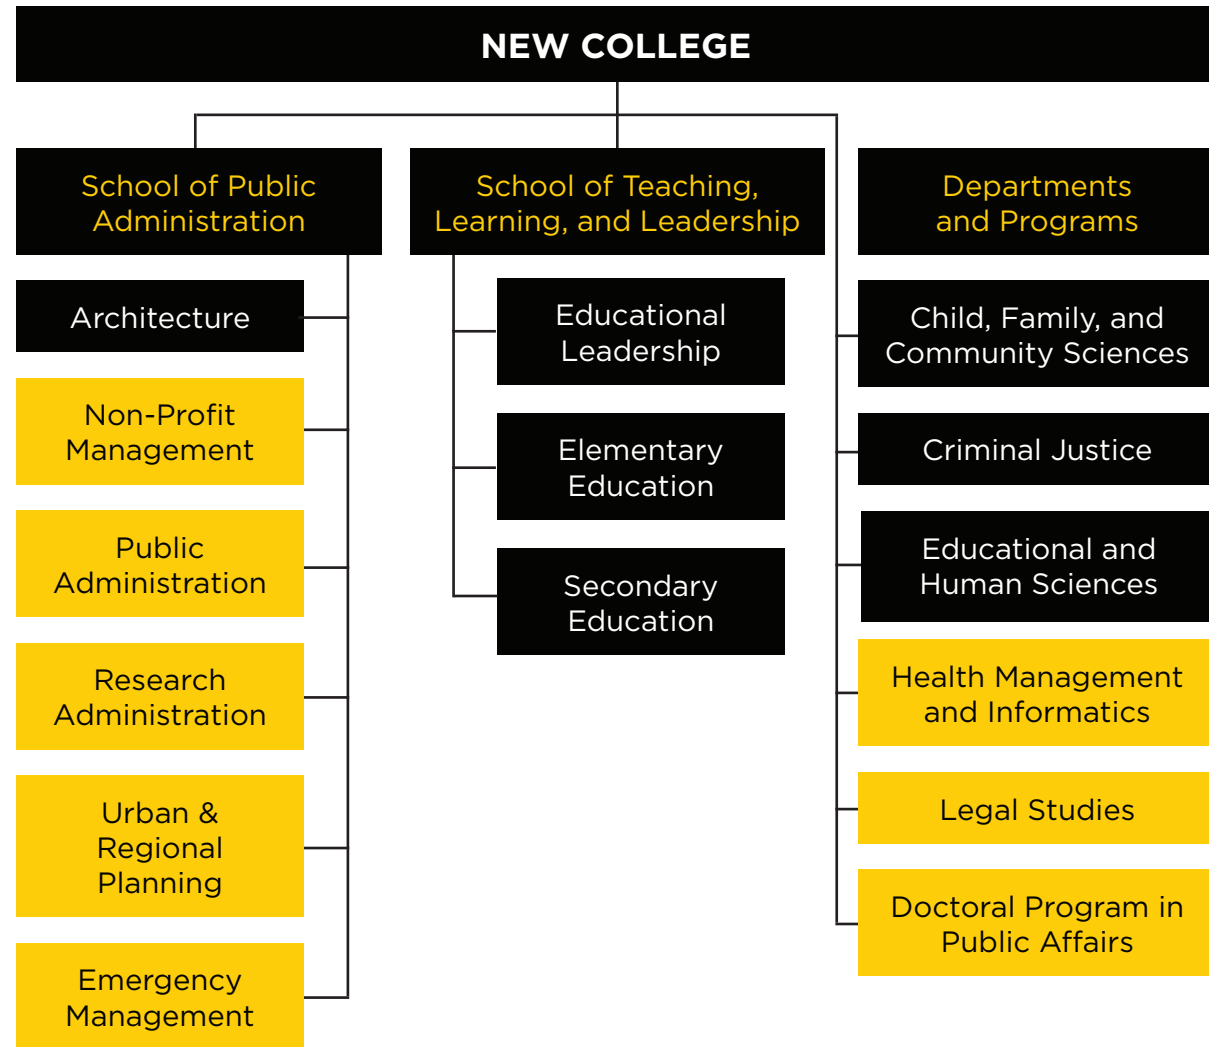

URBAN INNOVATION AND NEW MEDIA

ORGANIZATIONAL CHART

Urban Innovation and Education

Communication and New Media

AFFILIATED CENTERS

- Center for Community Partnerships
- Center for Community Schools
- Center for Educational Research and Development
- Center for Law and Policy
- Center for Public and Nonprofit Management
- Center for Research in Education Simulation Technology
- Community Counseling and Research Center
- Florida Center for Students with Unique Abilities
- Florida Institute of Government
- Institute for the Advancement of Research, Innovation, and Practice in Rural Education
- Toni Jennings Exceptional Education Institute
- UCF Marriage and Family Research Institute

Gold boxes indicate programs relocating to UCF Downtown in Fall 2019